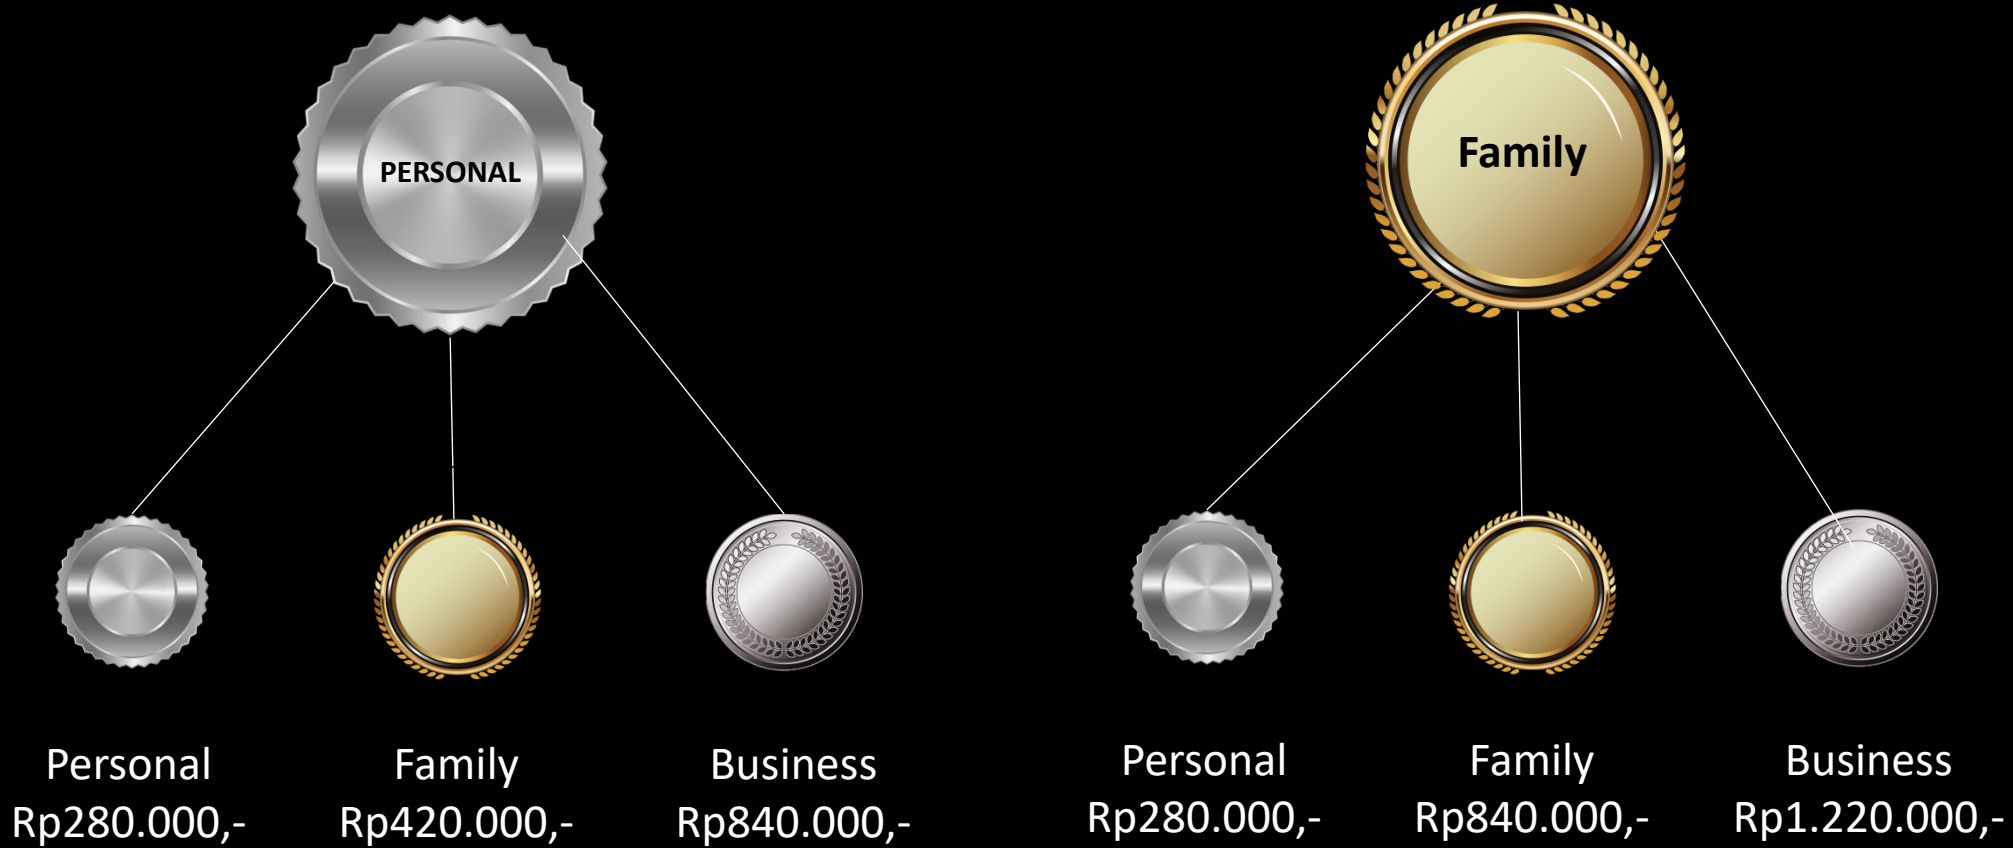

BONUS DIRECT SPONSOR