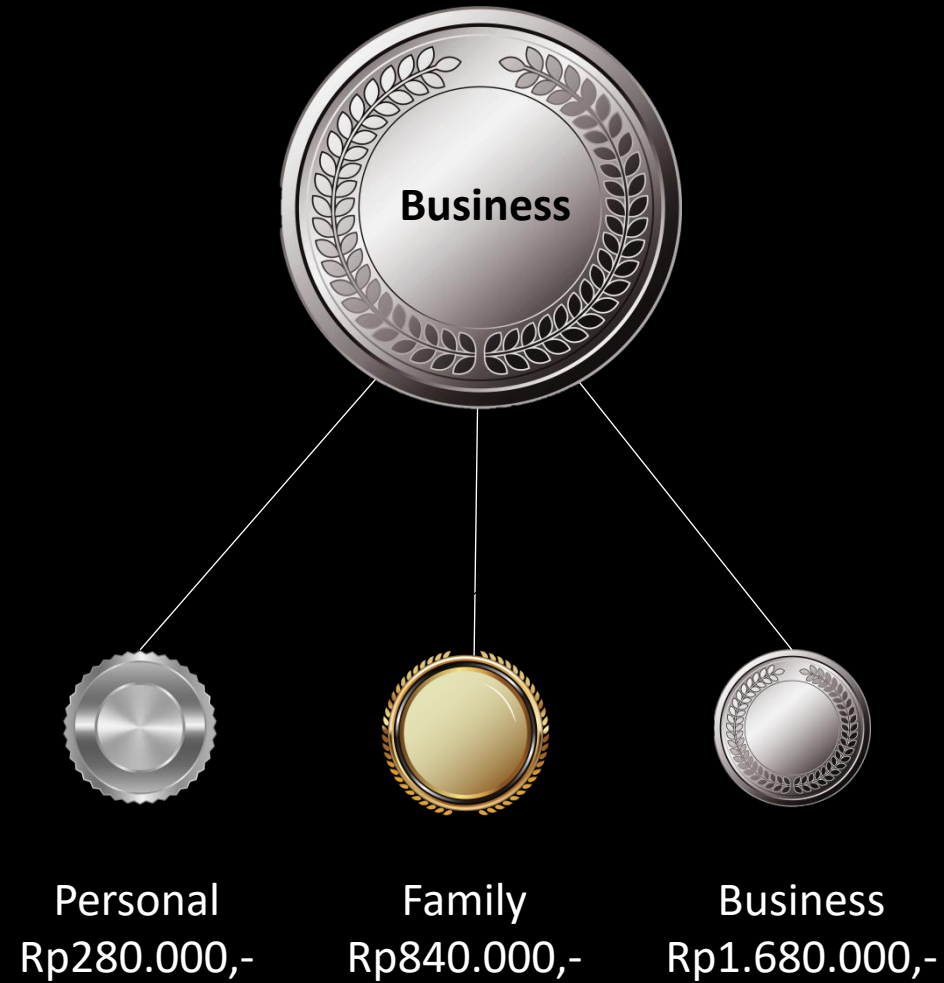

BONUS DIRECT SPONSOR